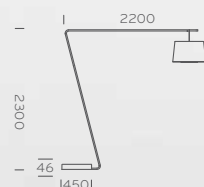

Versione da terra con base e struttura in acciaio verniciata bianco o nero in finitura opaca; diffusore grande abbinato a diffusore piccolo oppure diffusore grande singolo. Accensione a pedale.

Floor lamp version with white or black powder coated steel base and frame in matt finish; large diffuser combined to smaller diffuser or large single diffuser.

Transparent:

TR

FU

RT

Full colours:

NE

BI

* Diffusore interno solo colore BI / Internal diffuser colour BI only

LO01T/BA*