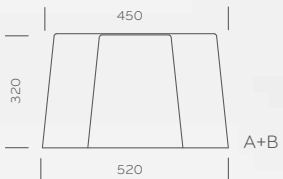

CE MAX 100 W / 250 V / E27
IP 20 INDOOR USE