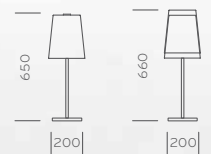

LO01TA/AA*

Lampada da tavolo con base e stelo in acciaio laccato bianco o nero con finitura opaca; diffusore piccolo, singolo o accoppiato.

Table lamp version with a steel structure lacquered in white or black with matt finish; small diffuser, single unit or double unit.