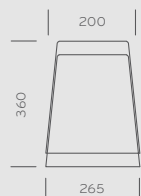

Sospensione con doppio diffusore Ø mm 265, bianco opale e rosso trasparente. Il doppio diffusore crea un'interessante effetto bicolore e mimetizza la lampadina. A destra sospensioni in linea, con doppio diffusore, trasparente e bianco (Art. L001S/AA_TR_BI). Sgobelli Happy.
Hanging double Ø mm 265, diffusers in white opal and transparent red. The double diffuser creates an interesting bi-colour effect, masking the lamp. On the right, with double diffusers hanging in line in white and transparent colours (Art. L001S/AA_TR_BI). Happy bar stools.

CE MAX 100 W / 250 V / E27
IP 20 INDOOR USE

L001S/AA*

Transparent:

TR

VL

FU

RT

Full colours:

NE

BI

* Diffusore interno solo colore BI / Internal diffuser colour BI only